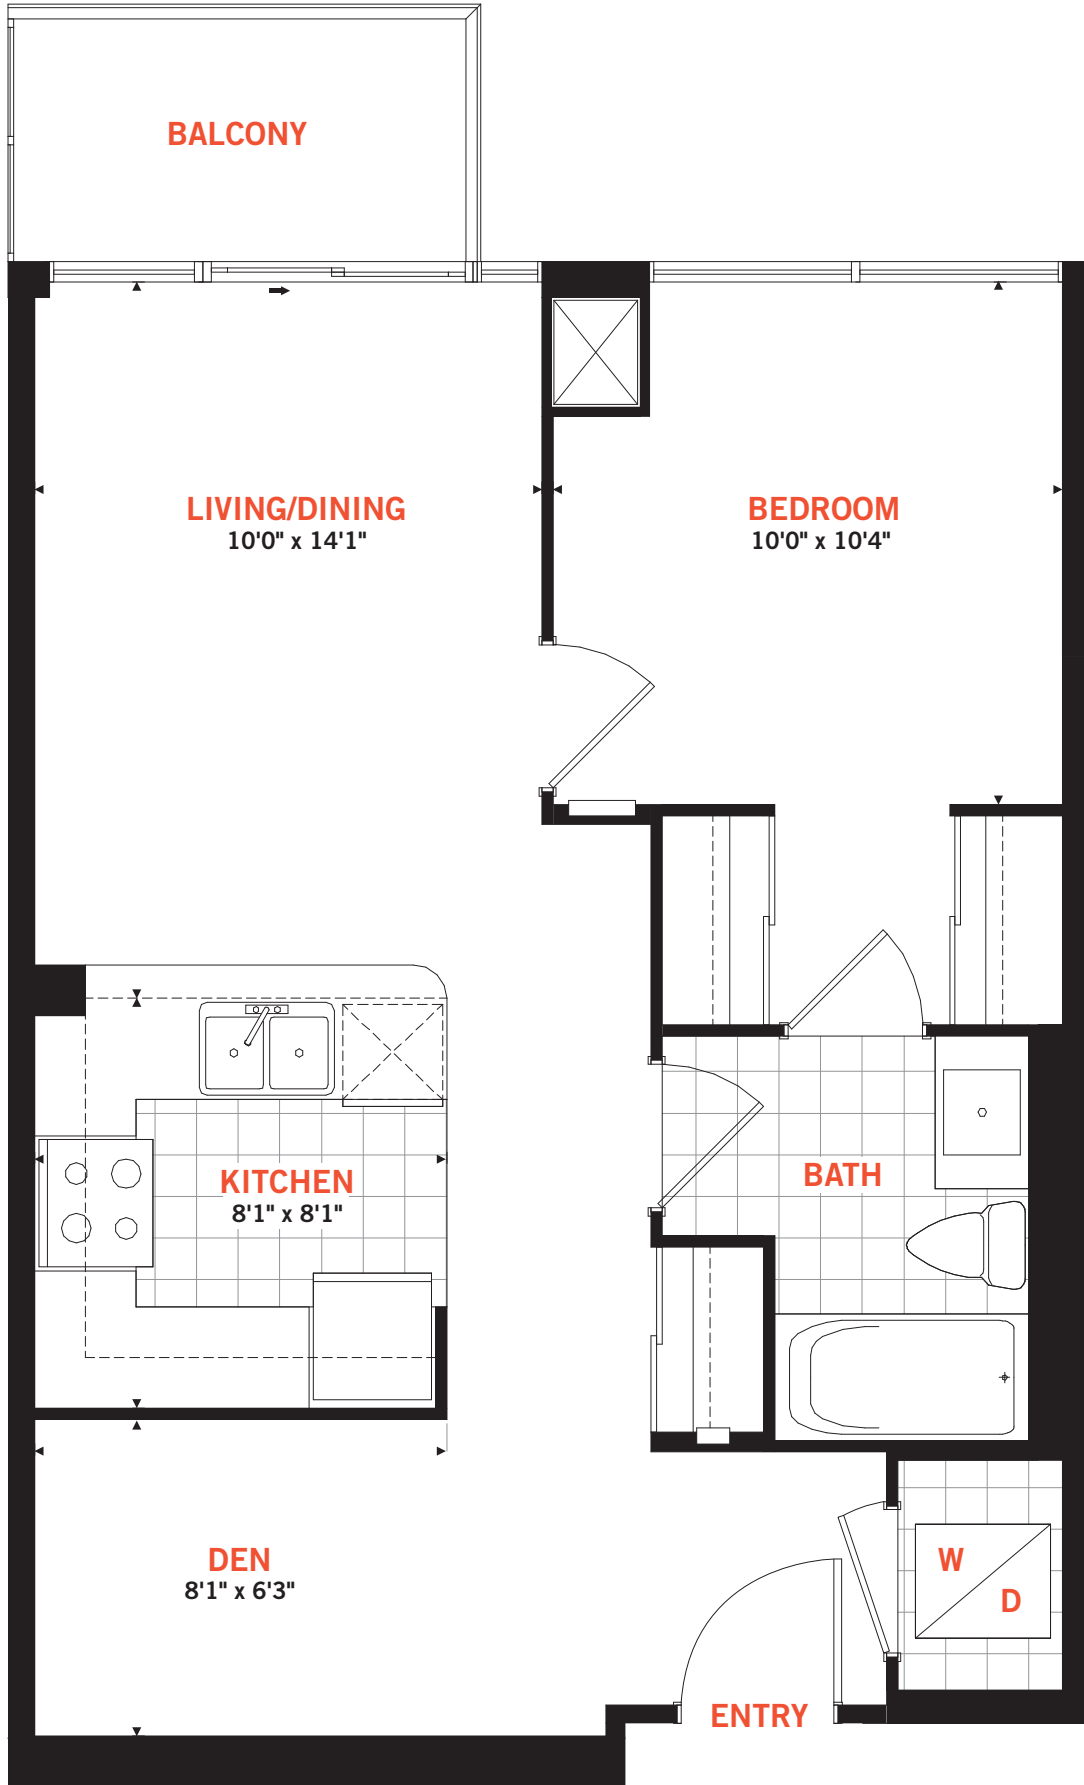

RESIDENCE 1

ONE BEDROOM + DEN
Suite Area: 628 sq.ft.
Balcony Area: 42 sq.ft.
Total Area: 670 sq.ft.

All areas and stated room dimensions are approximate. Sizes and specifications are subject to change without notice. Actual living area and balcony/terraces may vary from floor stated areas. E. & O.E.